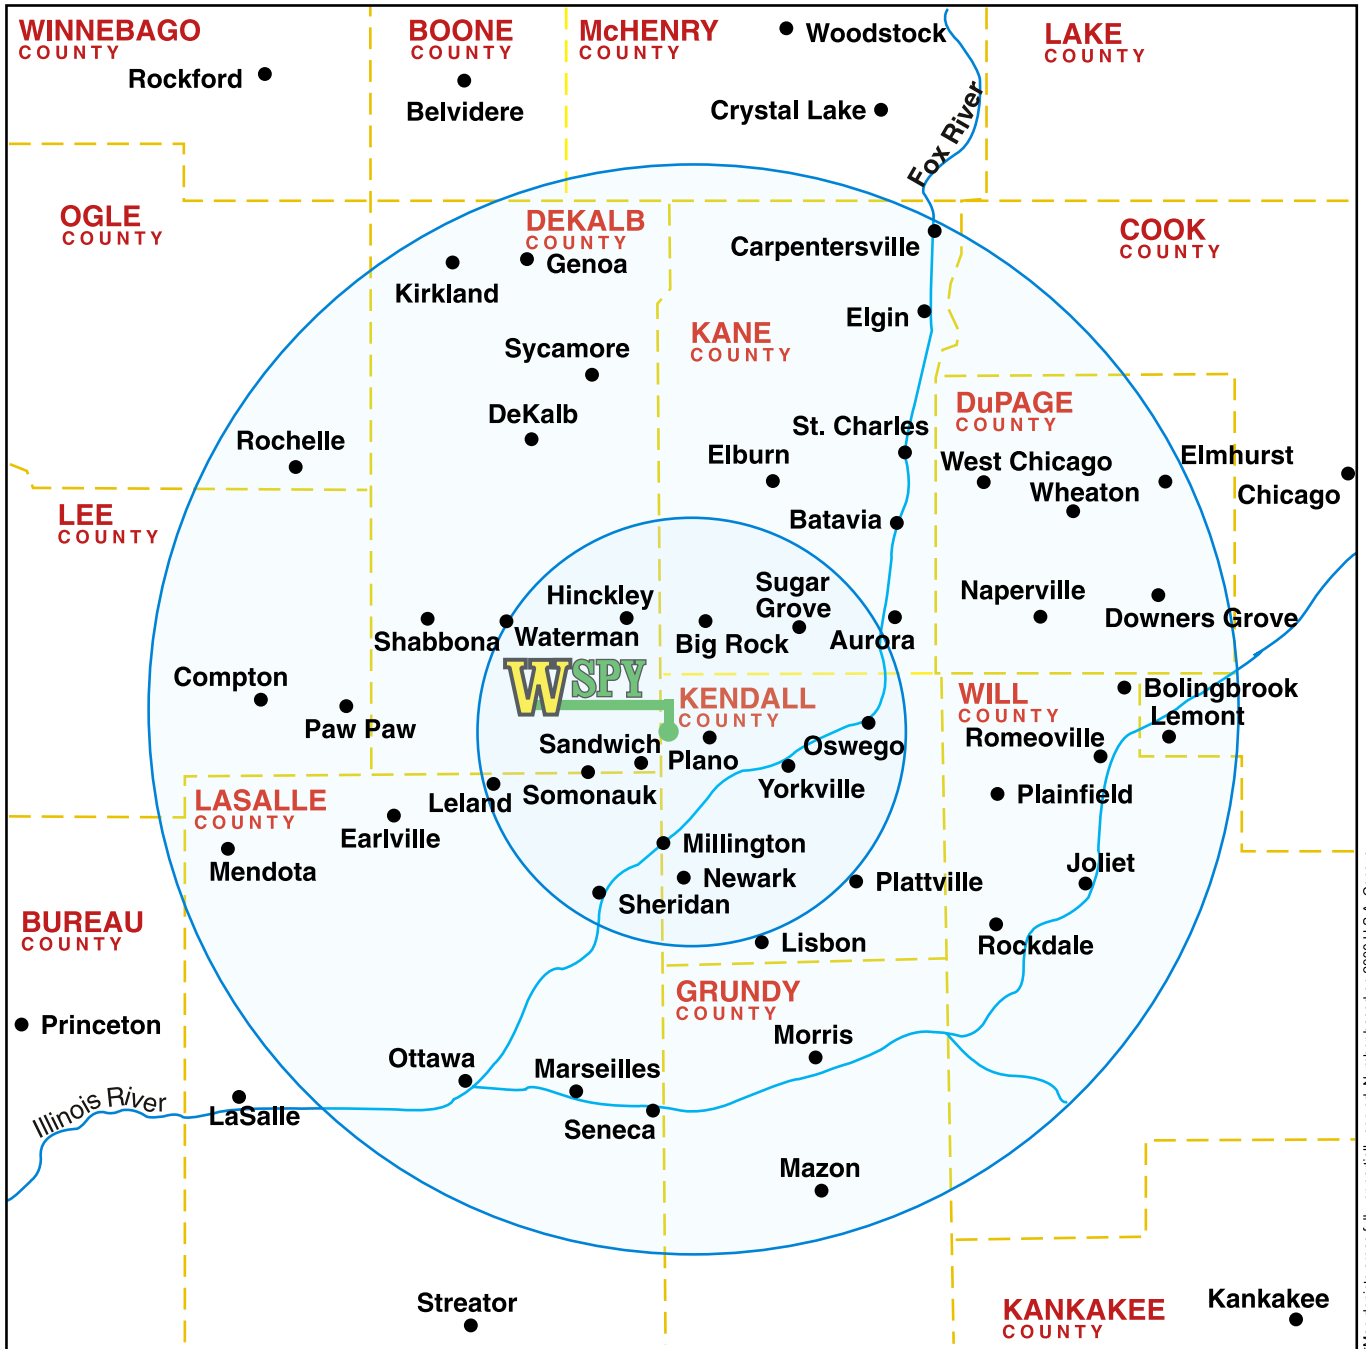

WSPY

FM 107.1

*All Day, Every Day...
We Bring It Home To You.*

WSPY's primary coverage serves more than 175,000 listeners while our secondary coverage reaches more than Two Million

One Broadcast Center, Plano IL 60545-2100 ••• 630-552-1000 ••• Fax: 630.552.9300